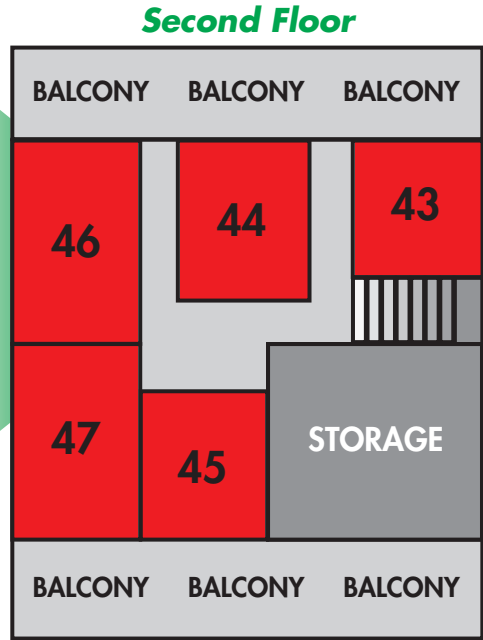

RED (King Bed)
ORANGE (Queen Bed)
YELLOW (Double Queen Beds)

822 FLEMING **818-816 FLEMING**