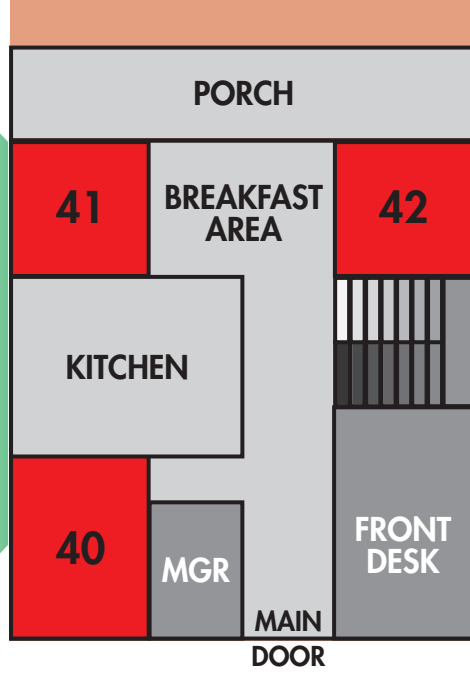

RED (King Bed)
ORANGE (Queen Bed)
YELLOW (Double Queen Beds)

822 FLEMING **818-816 FLEMING**