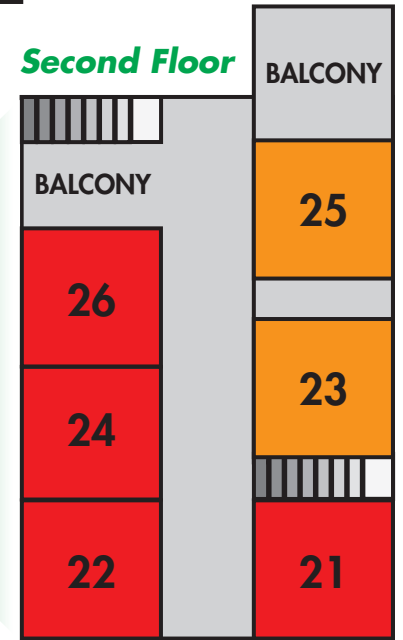

RED (King Bed)
ORANGE (Queen Bed)
YELLOW (Double Queen Beds)

822 FLEMING **818-816 FLEMING**