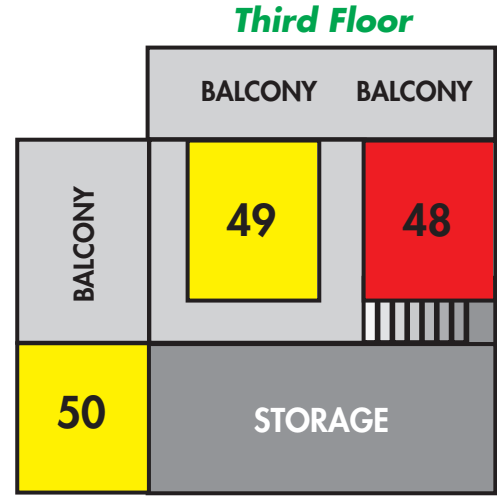

RED (King Bed)
ORANGE (Queen Bed)
YELLOW (Double Queen Beds)

822 FLEMING **818-816 FLEMING**