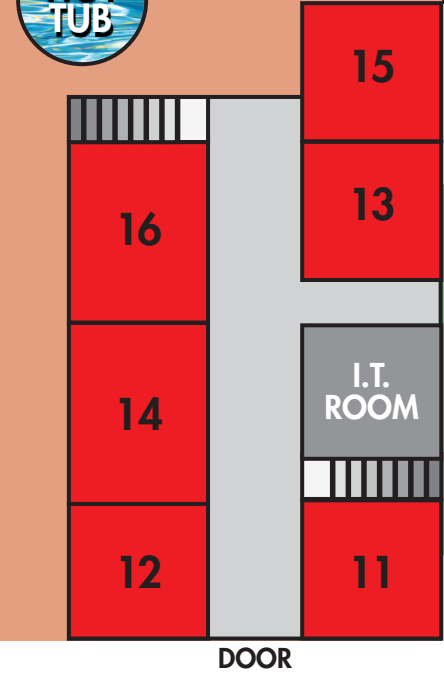

RED (King Bed)
ORANGE (Queen Bed)
YELLOW (Double Queen Beds)

822 FLEMING **818-816 FLEMING**