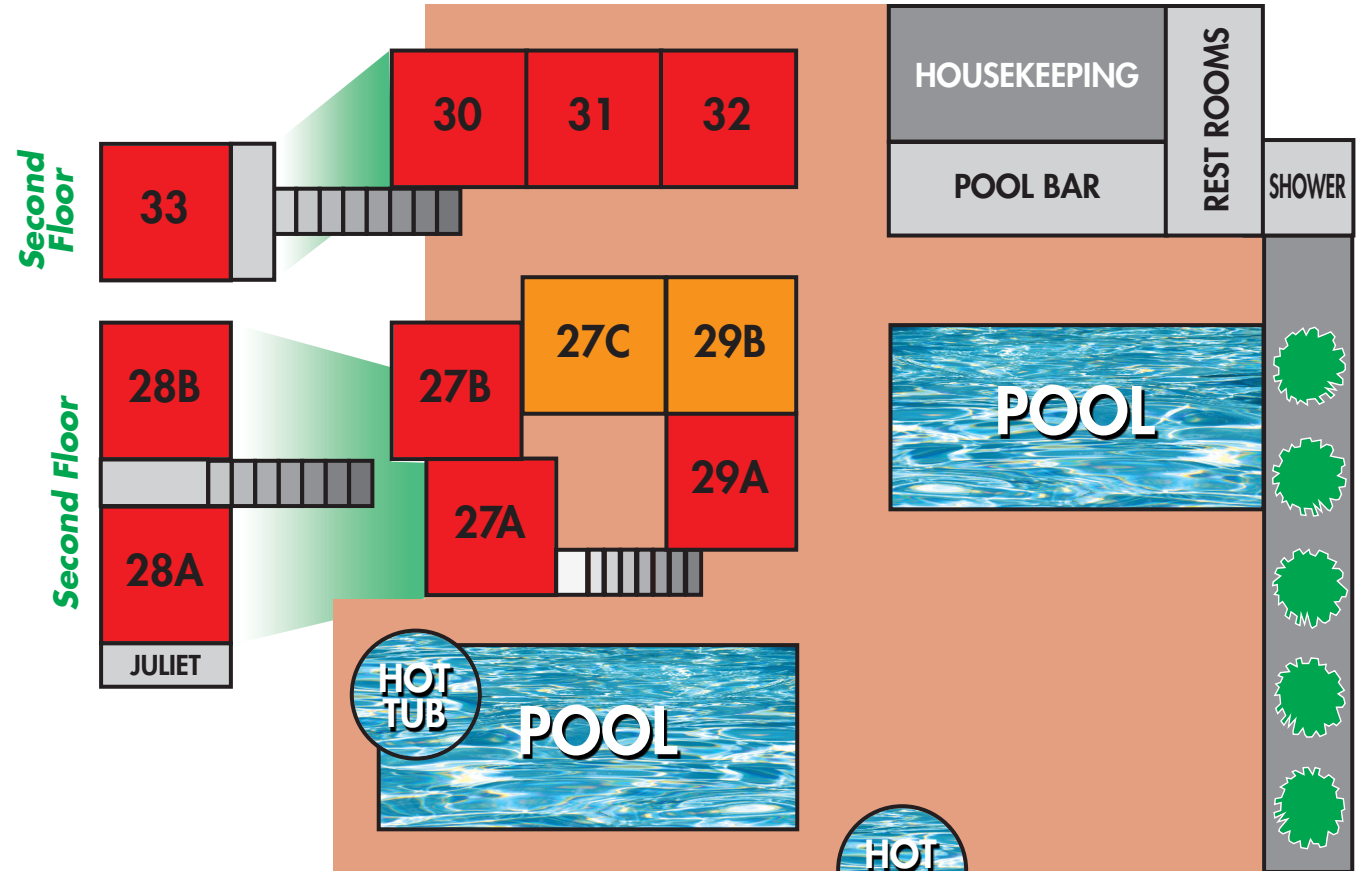

RED (King Bed)
ORANGE (Queen Bed)
YELLOW (Double Queen Beds)

822 FLEMING **818-816 FLEMING**